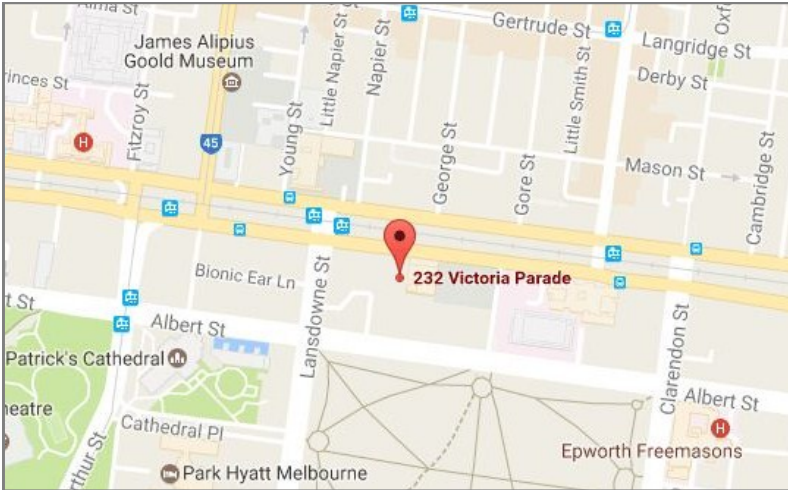

Eye Surgery Associates

OPHTHALMIC SURGEONS

East Melbourne

Level 2
232 Victoria Parade
East Melbourne VIC 3002

Telephone: (03) 9416 0695

Fax: (03) 9416 1816

Email: info@eyesurgery.com.au

Parking:

Metered parking is available along Victoria Parade, and there are several other commercial car parks nearby.

Public Transport:

Train: Parliament Station

Tram: Tram number 109. Stop #13:

Lansdowne St & Victoria Parade.

Eye Surgery Associates Ophthalmologists provide a range of sub-specialty services including:

- *Medical & Surgical Retina*
- *Corneal & Refractive Surgery*
- *Glaucoma*
- *Clinical Electrodiagnostics*
  (East Melbourne only)
- *Inflammatory Eye Disease*
- *Oculoplastic Surgery*
- *Cataract*
- *Comprehensive Ophthalmology*